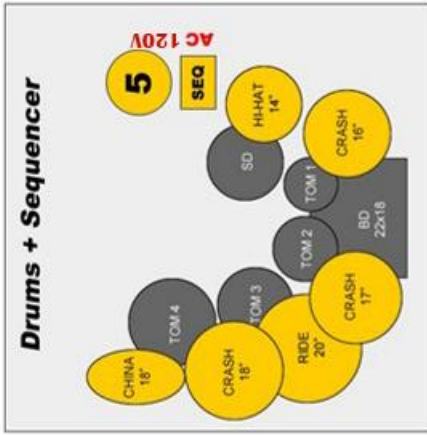

SCALE:
THIS SEGMENT = 1 meter

STAGE
REFERENCE
SIZE:
2' x 2'

LEDWALL (WELCOME)

Drums + Sequencer

Drum Riser 8x8'

LOGO ROLL-UP
80x200cm

LOGO ROLL-UP
80x200cm

IMPORTANT INFO: